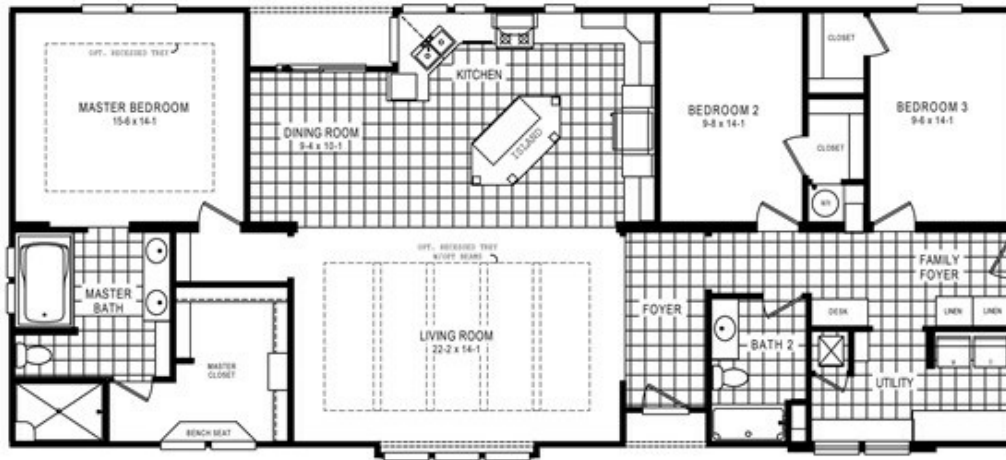

Nantucket

**Nantucket** Floor plan number: RIC248046NCABM

**3 beds • 2 baths • 2176 sq.ft. • 32' width • 68' depth**

Our home building facilities invest in continuous product and process improvements. Plans, dimensions, features, materials, specifications and availability are subject to change without notice or obligation. Renderings and floor plans are representative likenesses of our homes and may differ from the actual homes. We invite you to tour a Home Center near you and inspect the highest value in quality housing available or call (828) 465-3450 to speak with a Home Consultant. Copyright 2017, CMH. All rights reserved.