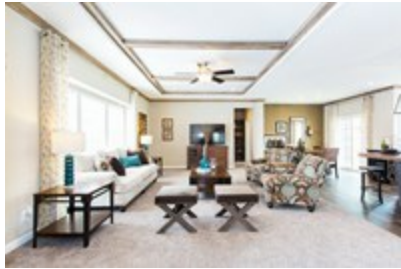

Nantucket

**Nantucket** Floor plan number: RIC248046NCABM

**3 beds • 2 baths • 2176 sq.ft. • 32' width • 68' depth**

Our home building facilities invest in continuous product and process improvements. Plans, dimensions, features, materials, specifications and availability are subject to change without notice or obligation. Renderings and floor plans are representative likenesses of our homes and may differ from the actual homes. We invite you to tour a Home Center near you and inspect the highest value in quality housing available or call (828) 465-3450 to speak with a Home Consultant. Copyright 2017, CMH. All rights reserved.