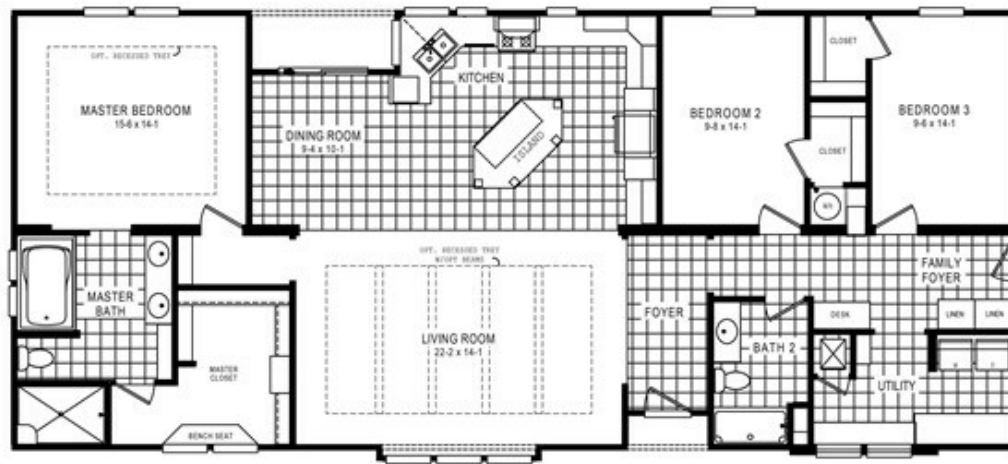

Nantucket Model number: 58CLA32683BM16

3 beds • 2 baths • 2176 sq.ft. • 32' width • 68' depth

Our home building facilities invest in continuous product and process improvements. Plans, dimensions, features, materials, specifications and availability are subject to change without notice or obligation. Renderings and floor plans are representative likenesses of our homes and may differ from the actual homes. We invite you to tour a Home Center near you and inspect the highest value in quality housing available or call (828) 465-3450 to speak with a Home Consultant. Copyright 2017,