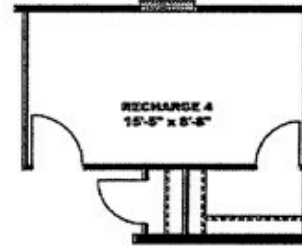

Whitestar

Whitestar Model number: 46ICR28563AH

3 beds • 2 baths • 1568 sq.ft. • 28' width • 56' depth

OPTI GLAMOUR BATH

OPTI ICON RECHARGE 4

Our home building facilities invest in continuous product and process improvements. Plans, dimensions, features, materials, specifications and availability are subject to change without notice or obligation. Renderings and floor plans are representative likenesses of our homes and may differ from the actual homes. We invite you to tour a Home Center near you and inspect the highest value in quality housing available or call (828) 465-3450 to speak with a Home Consultant. Copyright 2017, CMH. All rights reserved.