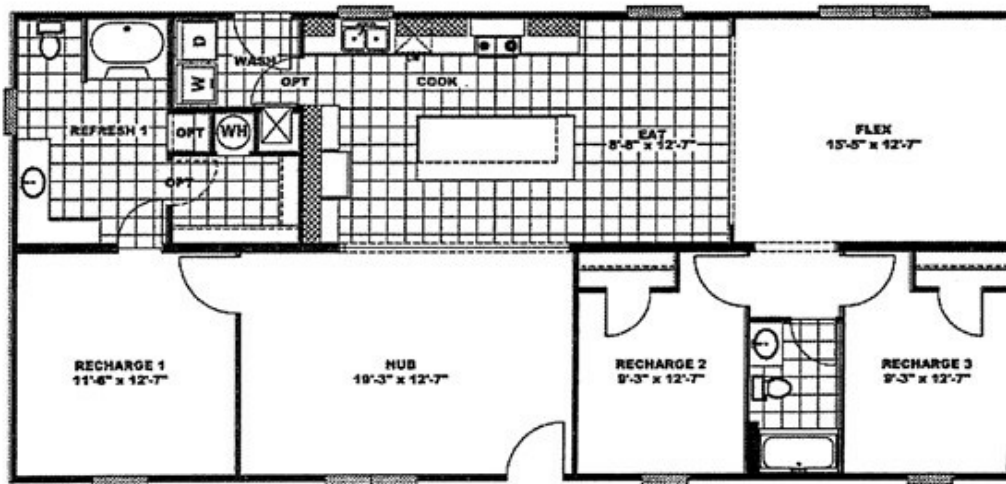

Whitestar

Whitestar Model number: 46ICR28563AH

3 beds • 2 baths • 1568 sq.ft. • 28' width • 56' depth

OPTI GLAMOUR BATH

OPTI ICON RECHARGE 4

Our home building facilities invest in continuous product and process improvements. Plans, dimensions, features, materials, specifications and availability are subject to change without notice or obligation. Renderings and floor plans are representative likenesses of our homes and may differ from the actual homes. We invite you to tour a Home Center near you and inspect the highest value in quality housing available or call (828) 465-3450 to speak with a Home Consultant. Copyright 2017, CMH. All rights reserved.