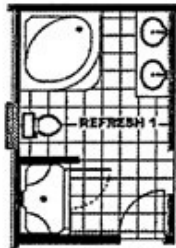

Whitestar

Whitestar Model number: 46ICR28563AH

3 beds • 2 baths • 1568 sq.ft. • 28' width • 56' depth

OPTI GLAMOUR BATH

OPTI ICON RECHARGE 4

Our home building facilities invest in continuous product and process improvements. Plans, dimensions, features, materials, specifications and availability are subject to change without notice or obligation. Renderings and floor plans are representative likenesses of our homes and may differ from the actual homes. We invite you to tour a Home Center near you and inspect the highest value in quality housing available or call (828) 465-3450 to speak with a Home Consultant. Copyright 2017, CMH. All rights reserved.